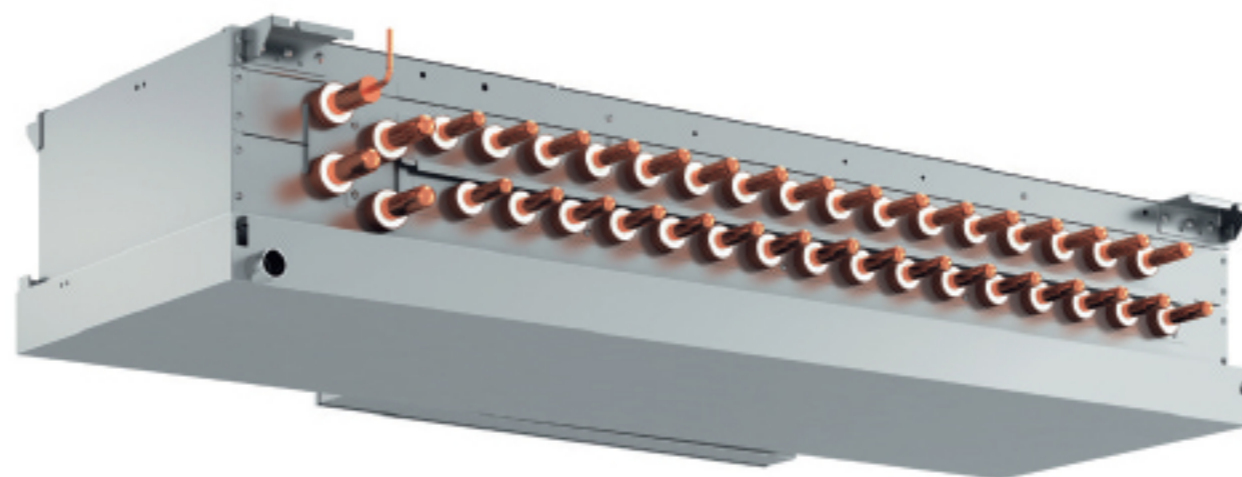

Sub HBC Controller

Technical specifications

MODEL			CMB-WP108V-GB1	CMB-WP1016V-GB1
Number of branches			8 (22mm OD pipe)	16 (22mm OD pipe)
Net weight		kg	44	53
Weight with water		kg	49	62
Dimensions	Width	mm	1520	1520
	Depth	mm	630	630
	Height	mm	300	300
Power supply			220-240V 50Hz	220-240V, 50Hz
Phase			1	1
Power input		kW	0.01	0.01
Current		A	0.05	0.05

Units CMB-WP-V-GA1 and CMB-WP-V-GB1 are to be used exclusively with outdoor units PURY-P200-500YLM-A1, PURY-EP200-500YLM-A1, PQRY-P200-500YLM-A and indoor units HVRF (PEFY-WP, PFFY-WP, PLFY-WP).